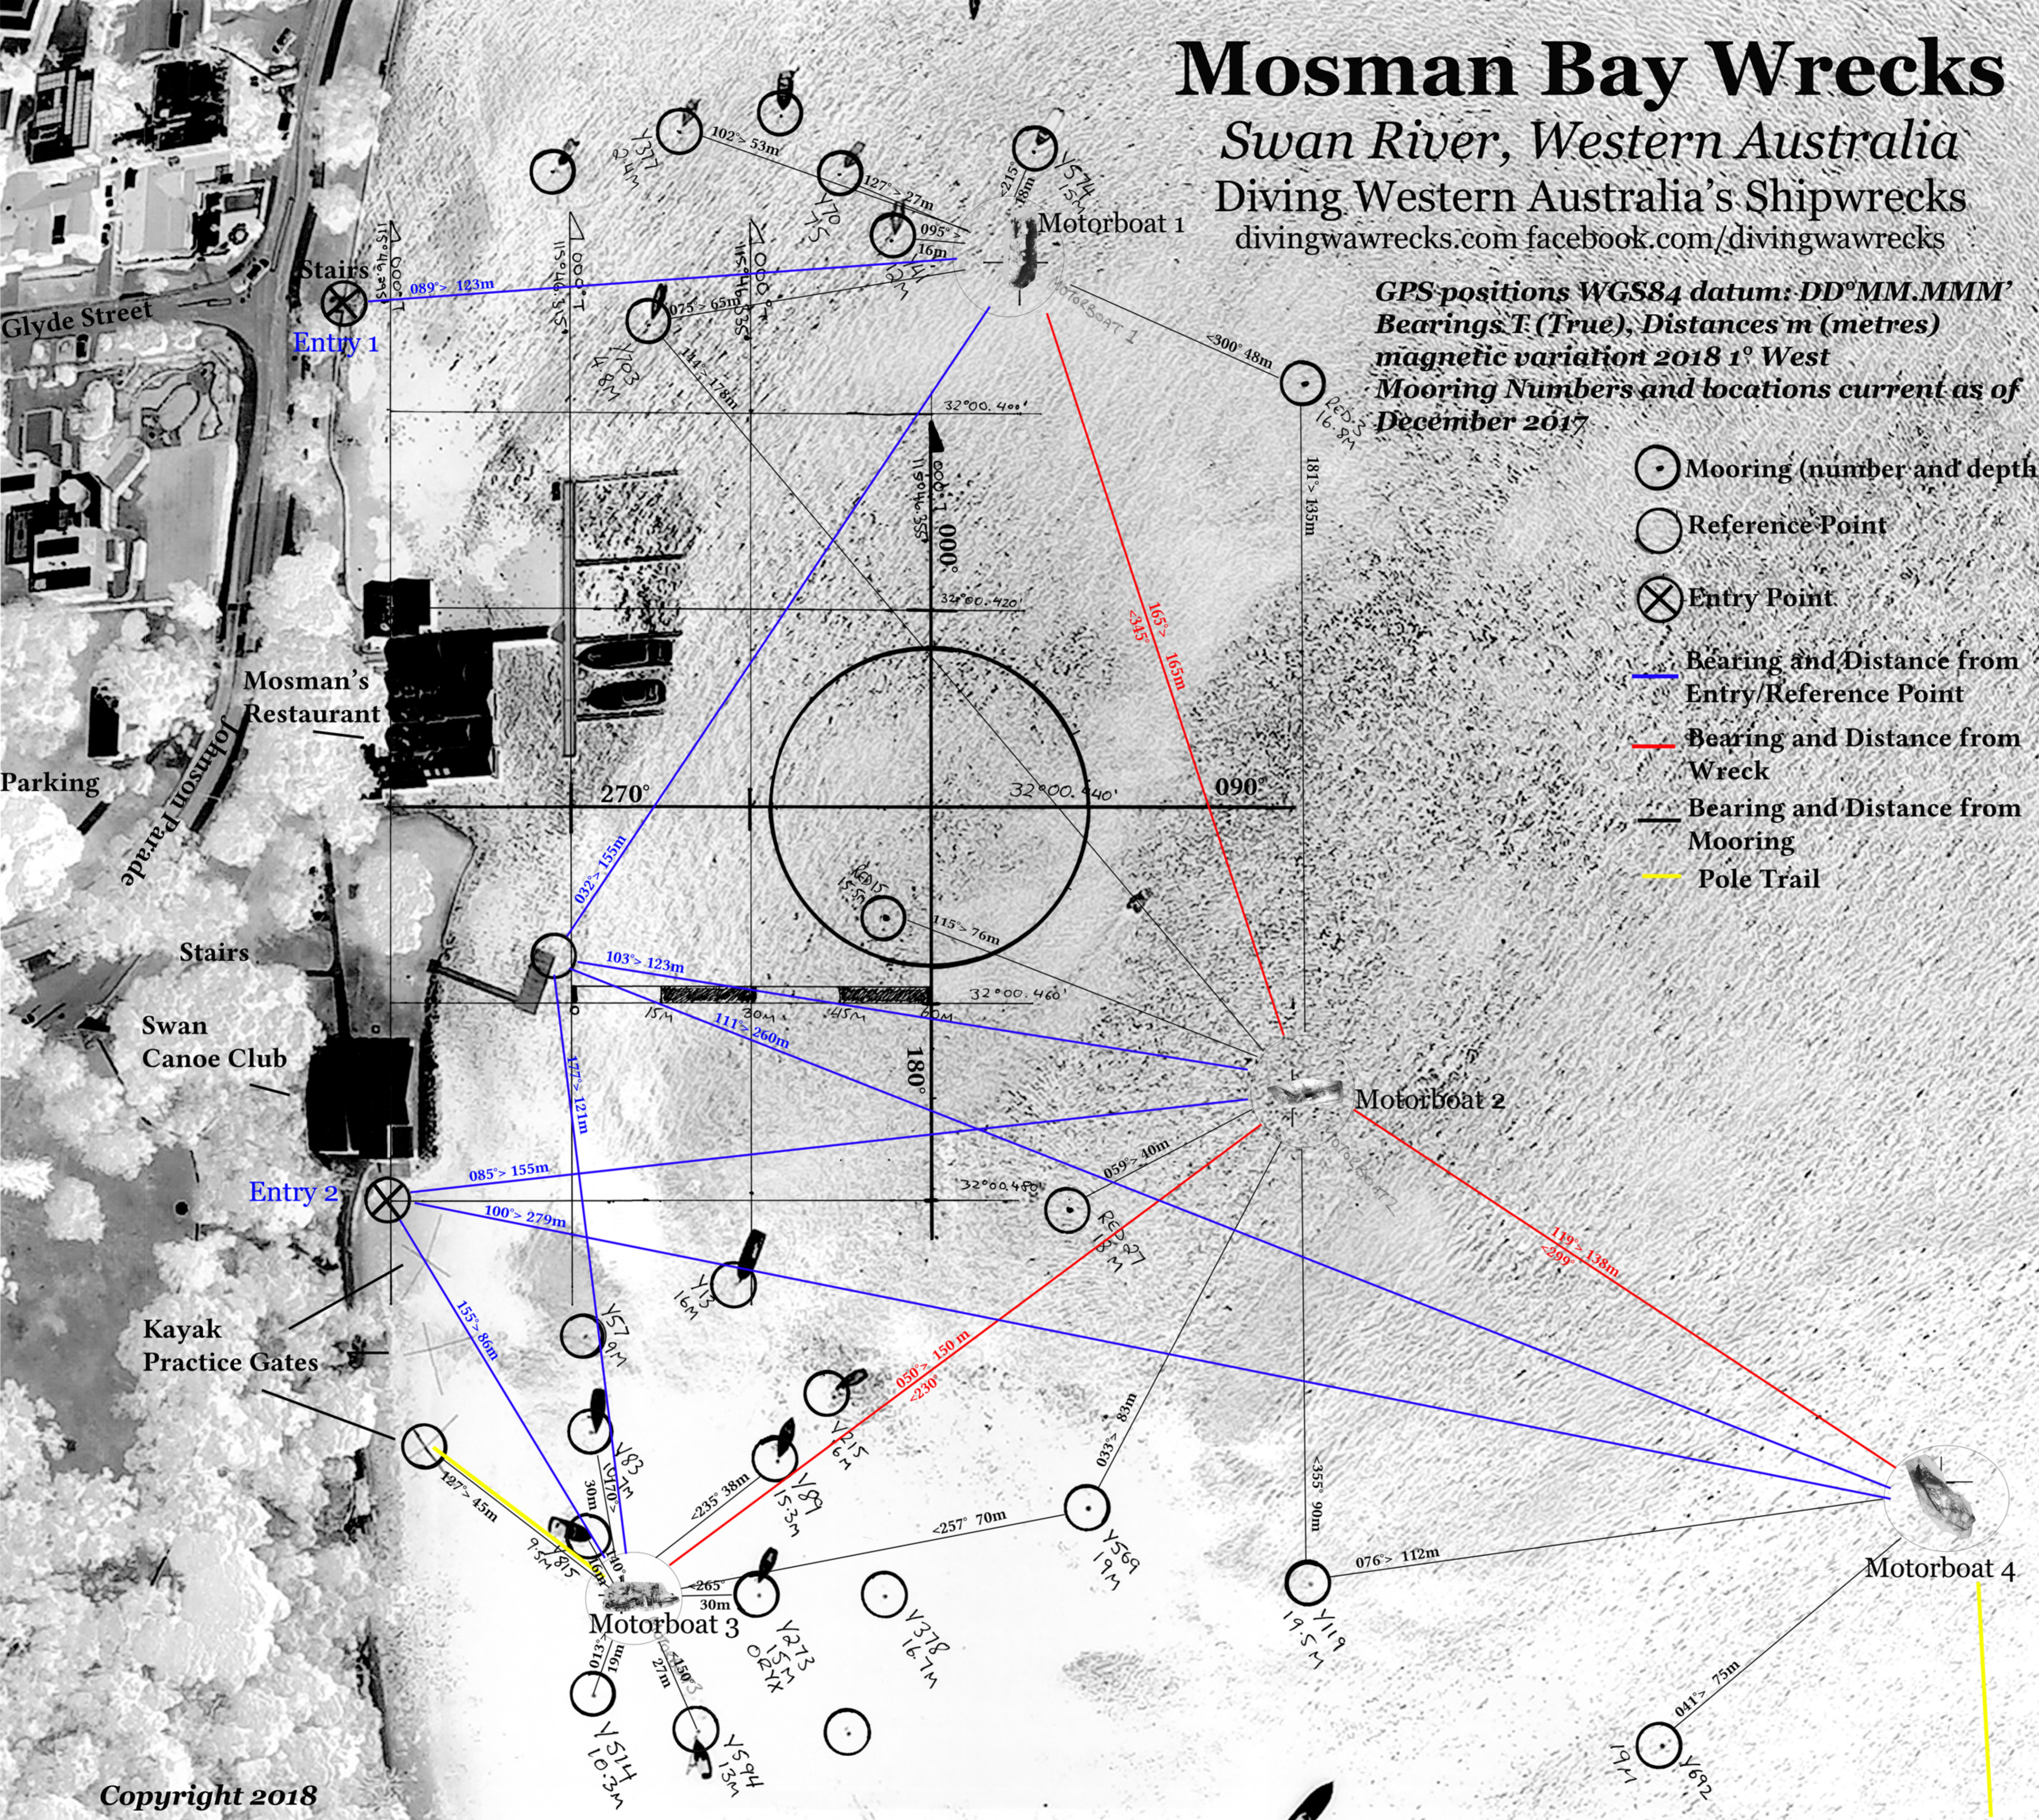

Mosman Bay Wrecks

Swan River, Western Australia

Diving Western Australia's Shipwrecks

divingwawrecks.com facebook.com/divingwawrecks

GPS positions WGS84 datum: DD°MM.MMM'
 Bearings T (True), Distances m (metres)
 magnetic variation 2018 1° West
 Mooring Numbers and locations current as of
 December 2017

Motorboat 1
 Site depth: 13 metres
 Site Length: 6 x 3 metres

Motorboat 2
 Site depth: 19 metres
 Site Length: 8 x 5 metres

Motorboat 3
 Site depth: 12 metres
 Site Length: 12 x 4 metres

Motorboat 4
 Site depth: 15 metres
 Site Length: 10 x 4 metres