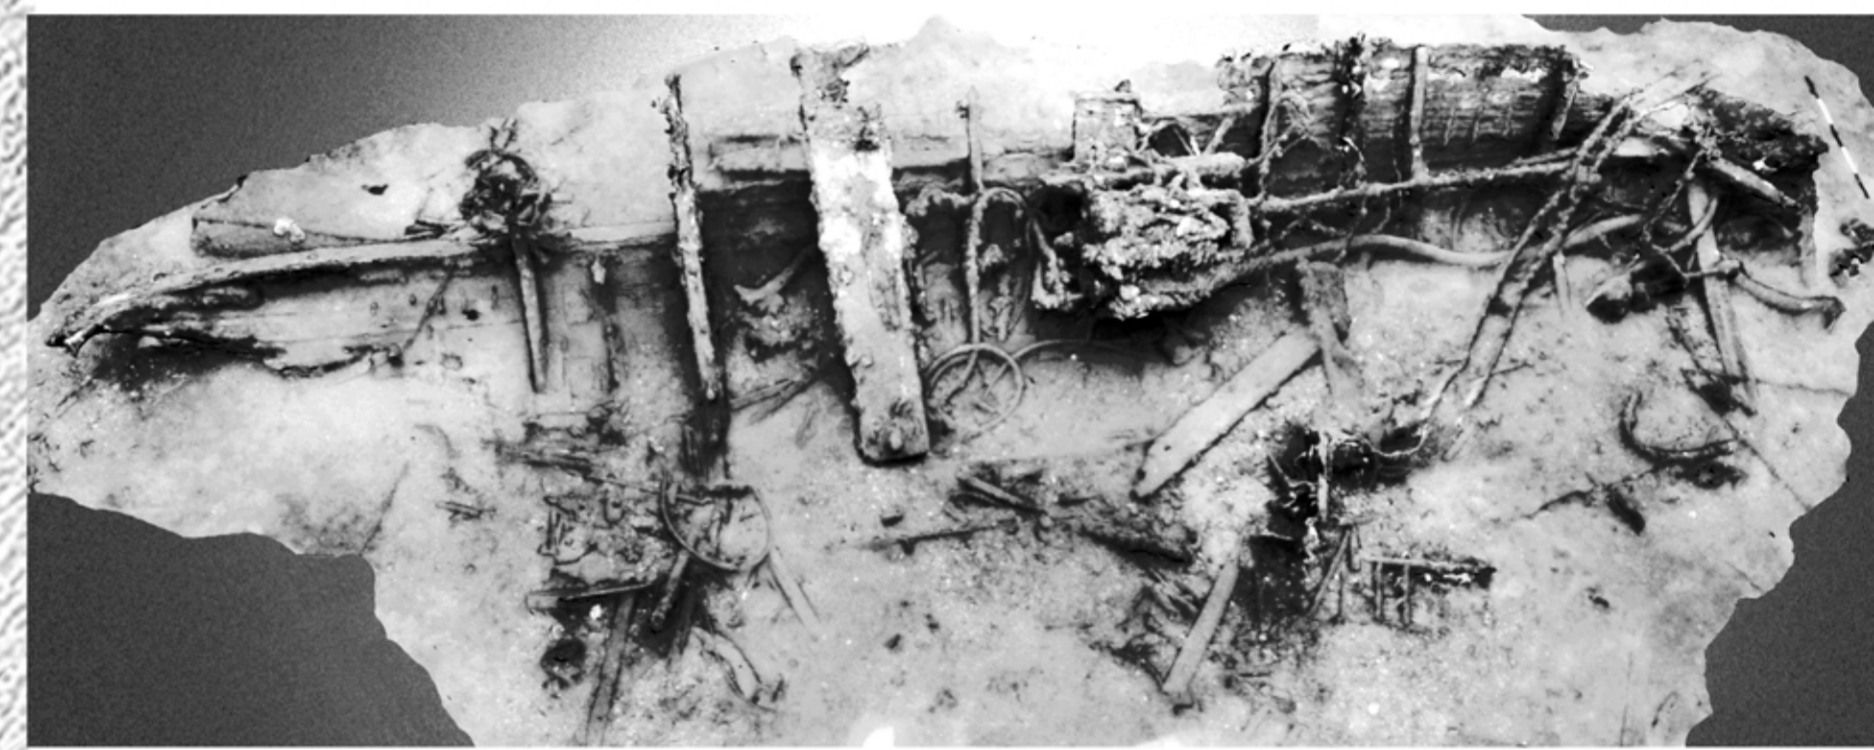

Mosman Bay Wrecks

Swan River, Western Australia

Diving Western Australia's Shipwrecks

divingwawrecks.com facebook.com/divingwawrecks

GPS positions WGS84 datum: DD°MM.MMM'
 Bearings T (True), Distances m (metres)
 magnetic variation 2018 1° West
 Mooring Numbers and locations current as of
 December 2017

Motorboat 1
 Site depth: 13 metres
 Site Length: 6 x 3 metres

Motorboat 2
 Site depth: 19 metres
 Site Length: 8 x 5 metres

Motorboat 3
 Site depth: 12 metres
 Site Length: 12 x 4 metres

Motorboat 4
 Site depth: 15 metres
 Site Length: 10 x 4 metres